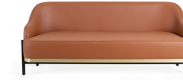

SANDALYECİ

CONTRACT FURNITURE

www.sandalyeci.com

Chester
Sofa

Alpina
Sofa

Ghost
Sofa

Lancelot
Sofa

Golden
Sofa

Tempo
Sofa

Manno
Sofa

Sahil
Sofa

Premuda T
Sofa

Premuda
Sofa

Becca
Sofa

Mille
Sofa

Bianca
Sofa

Archel
Sofa

Caliente
Sofa

SC
Sofa

SC Wood
Sofa

Phonte
Sofa

Helen
Sofa

Ino
Sofa

Rimos
Sofa

Monet
Sofa

Marcello
Sofa

Karla
Sofa

Hampton
Sofa

Ravenna Corner
Sofa

Pure Corner
Sofa

Daphne Corner
Sofa

Luca Corner
Sofa