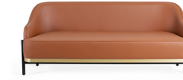

**SANDALYECİ**

CONTRACT FURNITURE

[www.sandalyeci.com](http://www.sandalyeci.com)

Chester  
Sofa

Alpina  
Sofa

Ghost  
Sofa

Lancelot  
Sofa

Golden  
Sofa

Tempo  
Sofa

Manno  
Sofa

Sahil  
Sofa

Premuda T  
Sofa

Premuda  
Sofa

Becca  
Sofa

Mille  
Sofa

Bianca  
Sofa

Archel  
Sofa

Caliente  
Sofa

SC  
Sofa

SC Wood  
Sofa

Phonte  
Sofa

Helen  
Sofa

Ino  
Sofa

Rimos  
Sofa

Monet  
Sofa

Marcello  
Sofa

Karla  
Sofa

Ravenna Corner  
Sofa

Pure  
Sofa

Daphne Corner  
Sofa

Luca Corner  
Sofa

Eflal Corner  
Sofa